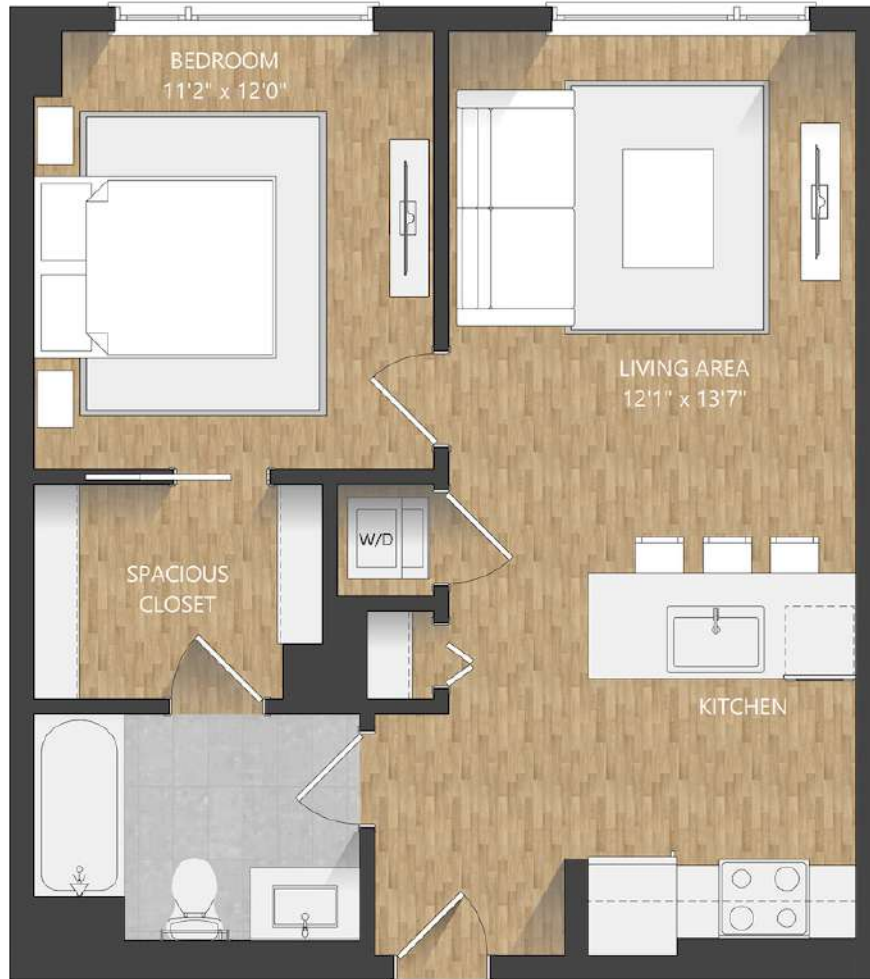

# B4.1

1 BED / 1 BATH

# 653

SQ. FT.

<i>The Noble</i>	200 Spring Garden St.   Philadelphia, PA 19123
	<a href="http://www.thenoblephilly.com">www.thenoblephilly.com</a>

Floor plans are artist's rendering. All dimensions are approximate. Actual product and specifications may vary in dimension or detail. Not all features are available in every apartment home. Prices and availability are subject to change. Rent is based on monthly frequency. Additional fees may apply, such as but not limited to package delivery, trash, water, amenities, etc. Please see a representative for details.