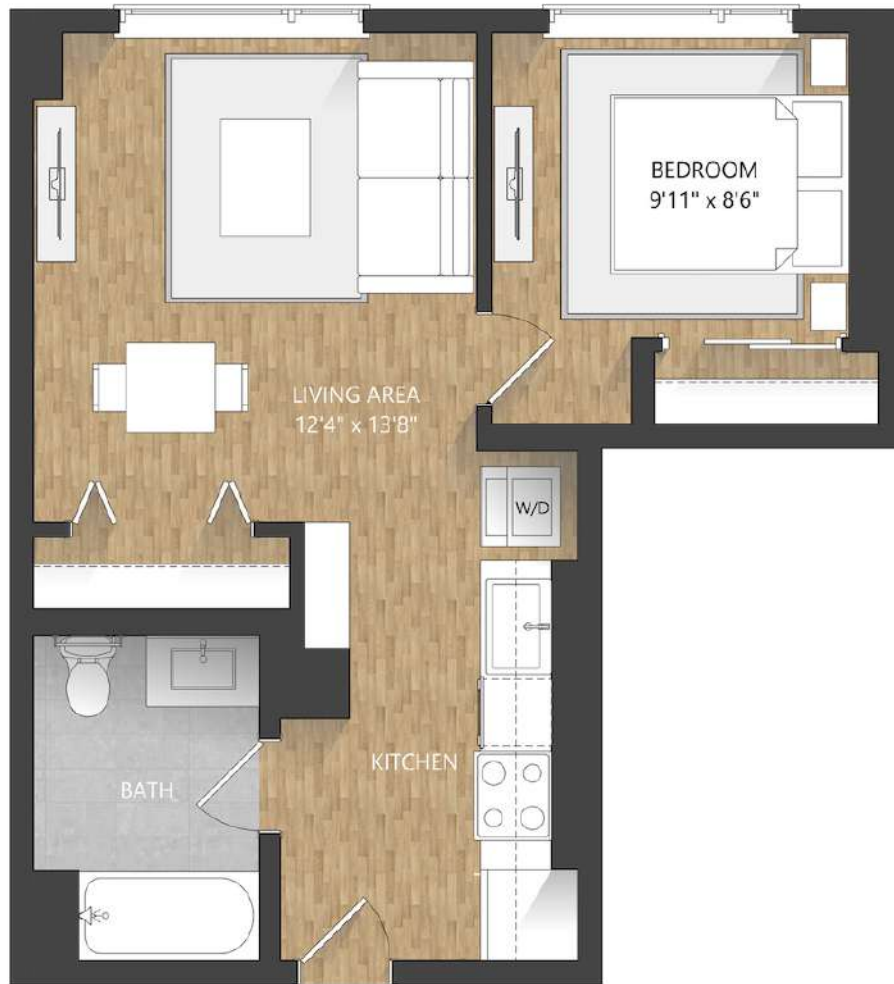

A3

1 BED / 1 BATH

528

SQ. FT.

<i>The Noble</i>	200 Spring Garden St. Philadelphia, PA 19123
	www.thenoblephilly.com

Floor plans are artist's rendering. All dimensions are approximate. Actual product and specifications may vary in dimension or detail. Not all features are available in every apartment home. Prices and availability are subject to change. Rent is based on monthly frequency. Additional fees may apply, such as but not limited to package delivery, trash, water, amenities, etc. Please see a representative for details.